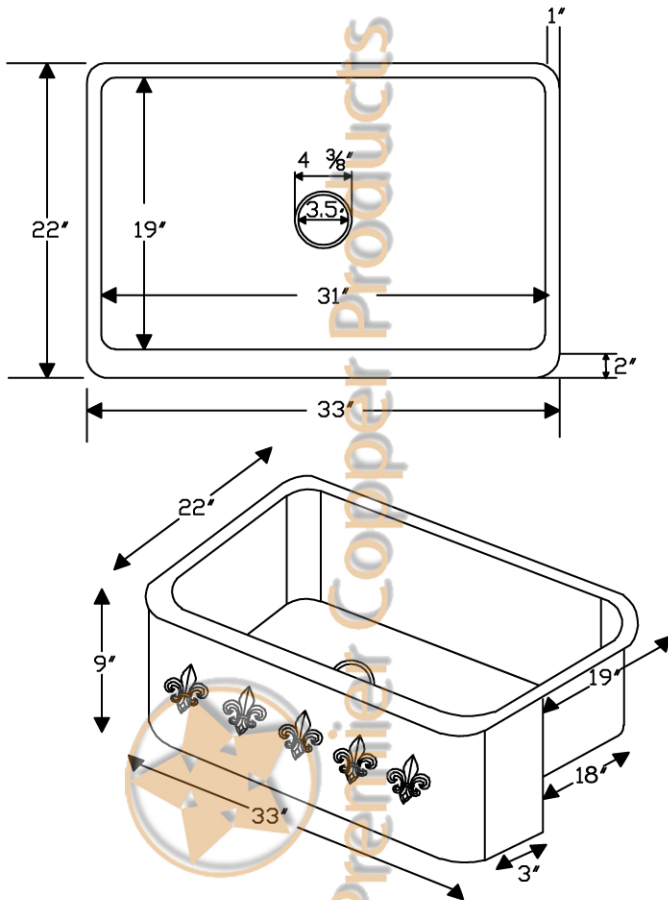

Premier Copper Products

CODE/STANDARD COMPLIANCE

* IAPMO / cUPC LISTED

ITEM # KASDB33229F 33" KITCHEN APRON SINGLE BOWL SINK W/ FLEUR DE LIS DESIGN

OUTER DIMENSIONS: 33"X22"X9"

INNER DIMENSIONS: 31"X19"X9"

DRAIN SIZE: 3.5" STANDARD

MATERIAL GAUGE: 14

IMPORTANT: THIS PRODUCT IS HAND CRAFTED AND SMALL VARIANCES MAY OCCUR. DIMENSIONS MAY VARY UP TO 1/4". DO NOT MAKE ANY INSTALLATION CUTS UNTIL YOU RECEIVE YOUR SINK.