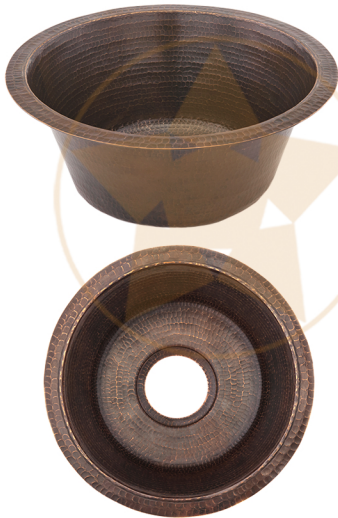

PACKAGE INCLUDES THE FOLLOWING ITEMS:

- * 16" Round Copper Prep Sink / ORB Finish (Model # BR16DB3)
- * Single Handle Bar or Vessel Filler Faucet / ORB Finish (Model # B-BV01ORB)
- * 3.5" Basket Strainer Drain / ORB Finish (Model# D-132ORB)
- * Copper Sink Wax (Model# W900-WAX)
- * Neutral Cure Copper Sink Installation Silicone (Model# C900-ORB)

* ORB: Oil Rubbed Bronze

SINK DETAILS (Model# BR16DB3)

- * Description: 16" Round Copper Prep Sink
- * Color: Oil Rubbed Bronze
- * Outer Dimension: 16" x 16" x 7"
- * Inner Dimension: 14" x 14" x 7"
- * Drain Size: 3.5" Drain Opening

FAUCET DETAILS (Model# B-BV01ORB)

- * Description: Single Handle Bar / Vessel Faucet
- * Finish: Oil Rubbed Bronze
- * Installation: Single Hole
- * Overall Height: 11"
- * Spout Reach: 6"
- * Certifications: ASME A112.18.1/CSA B125.1, NSF/ANSI 61, California Lead Plumbing Law, ADA Compliant

SILICONE DETAILS (Model# C900-ORB)

- * Description: Neutral Cure Copper Sink Installation Silicone
- * Color: Oil Rubbed Bronze
- * Size: 4.7oz