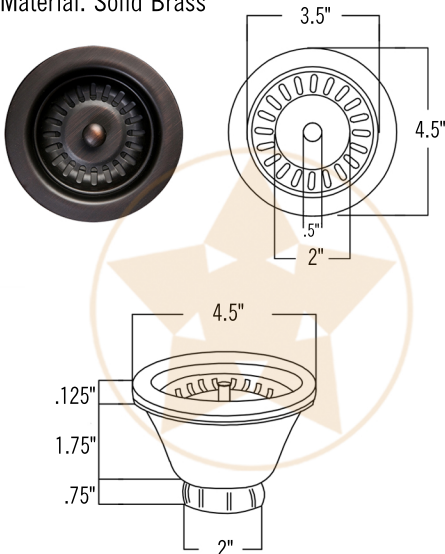

DRAIN DETAILS (Model# D-132ORB)

- Description: 3.5" Basket Strainer Drain
- Upper Flange Dimension: 4.5"
- Material: Solid Brass