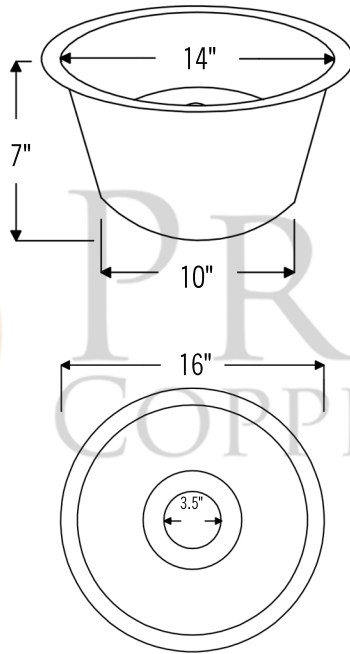

PACKAGE INCLUDES THE FOLLOWING ITEMS:

- * 16" Round Copper Prep Sink / ORB Finish (Model # BR16DB3)
- * Single Handle Bar or Vessel Filler Faucet / ORB Finish (Model # B-BV01ORB)
- * 3.5" Basket Strainer Drain / ORB Finish (Model# D-132ORB)
- * Copper Sink Wax (Model# W900-WAX)
- * Neutral Cure Copper Sink Installation Silicone (Model# C900-ORB)

* ORB: Oil Rubbed Bronze

SINK DETAILS (Model# BR16DB3)

- * Description: 16" Round Copper Prep Sink
- * Color: Oil Rubbed Bronze
- * Outer Dimension: 16" x 16" x 7"
- * Inner Dimension: 14" x 14" x 7"
- * Drain Size: 3.5" Drain Opening

FAUCET DETAILS (Model# B-BV01ORB)

- * Description: Single Handle Bar / Vessel Faucet
- * Finish: Oil Rubbed Bronze
- * Installation: Single Hole
- * Overall Height: 11"
- * Spout Reach: 6"
- * Certifications: ASME A112.18.1/CSA B125.1, NSF/ANSI 61, California Lead Plumbing Law, ADA Compliant

SILICONE DETAILS (Model# C900-ORB)

- * Description: Neutral Cure Copper Sink Installation Silicone
- * Color: Oil Rubbed Bronze
- * Size: 4.7oz