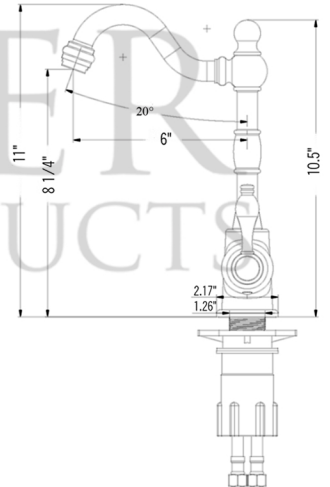

* ORB: Oil Rubbed Bronze

SINK DETAILS (Model# BR16DB3)

- * Description: 16" Round Copper Prep Sink
- * Color: Oil Rubbed Bronze
- * Outer Dimension: 16" x 16" x 7"
- * Inner Dimension: 14" x 14" x 7"
- * Drain Size: 3.5" Drain Opening

FAUCET DETAILS (Model# B-BV01ORB)

- * Description: Single Handle Bar / Vessel Faucet
- * Finish: Oil Rubbed Bronze
- * Installation: Single Hole
- * Overall Height: 11"
- * Spout Reach: 6"
- * Certifications: ASME A112.18.1/CSA B125.1, NSF/ANSI 61, California Lead Plumbing Law, ADA Compliant

DRAIN DETAILS (Model# D-132ORB)

- * Description: 3.5" Basket Strainer Drain
- * Upper Flange Dimension: 4.5"
- * Material: Solid Brass

WAX DETAILS (Model# W900-WAX)

- * Copper Sink Wax & Cleaner
- * Made from Natural Bee's Wax
- * No wax Build Up ever!
- * Hard Water Protection
- * Works Great on a Variety of Different Surfaces:

SILICONE DETAILS (Model# C900-ORB)

- * Description: Neutral Cure Copper Sink Installation Silicone
- * Color: Oil Rubbed Bronze
- * Size: 4.7oz