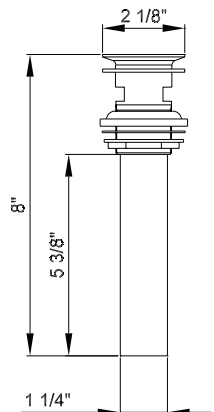

**Olympia Faucets**  
VALUE FOR BUILDERS

**L-6015**  
**i3 Series**

**Single Handle Lavatory Faucet**

- Lever Handle
- 4-3/8" Reach, 2-5/8" From Deck to Aerator
- Ceramic Disc Cartridge
- 1-Hole Installation
- 50/50 Push Down Drain With Overflow
- Easy-Install 18" Flex Supply Lines With 3/8" Connections
- With 1.2 GPM Flow Rate

50/50 Push Down Drain