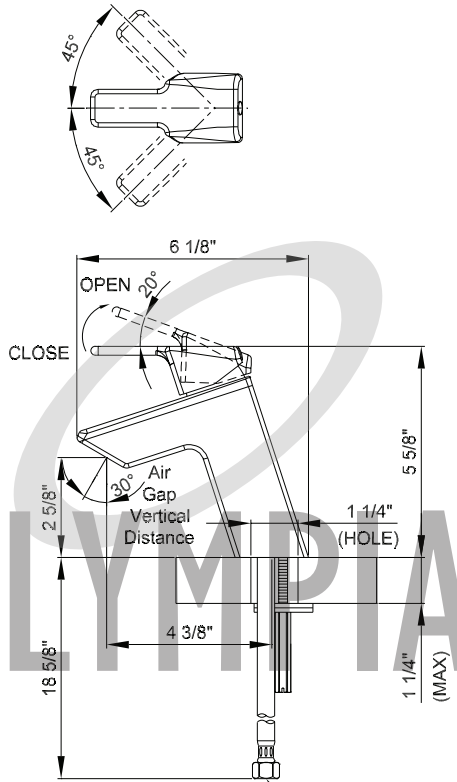

**Olympia Faucets**  
VALUE FOR BUILDERS

**L-6015**  
**i3 Series**

**Single Handle Lavatory Faucet**

- Lever Handle
- 4-3/8" Reach, 2-5/8" From Deck to Aerator
- Ceramic Disc Cartridge
- 1-Hole Installation
- 50/50 Push Down Drain With Overflow
- Easy-Install 18" Flex Supply Lines With 3/8" Connections
- With 1.2 GPM Flow Rate

50/50 Push Down Drain