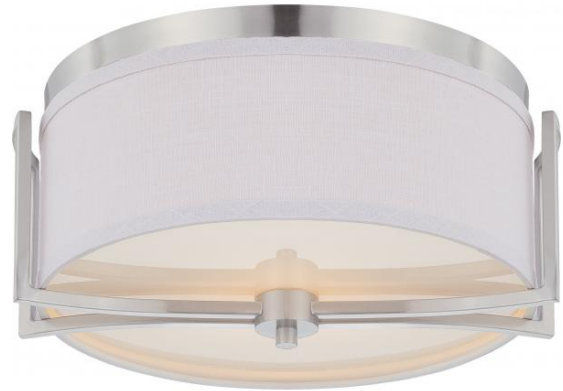

# NUVO 60/4761

Gemini - 2 Light Flush Dome Fixture with Slate Gray Fabric Shade

<b>Collection</b>	Gemini
<b>Fixture Type</b>	Close-to-Ceiling
<b>Category</b>	Flush
<b>Finish</b>	Brushed Nickel
<b>Style</b>	Contemporary
<b>Number Of Lights</b>	2
<b>Warranty</b>	1 Year Limited

### Features

- Gemini - Two Light Flush Dome
- Width: 14 3/4" Height: 7 1/8"
- Old Bronze / Alabaster
- UL Damp

## Product Specifications

Style	Extends	Width	Height	Package Weight	Glass Finish
Contemporary	n/a	14.75	7.13	7.5	n/a

Bulb Shape	Bulb Type	Bulb Base	Bulb Included	UPC	Replaceable Light Source
A19	Incandescent	Medium	0	*045923647611	Yes