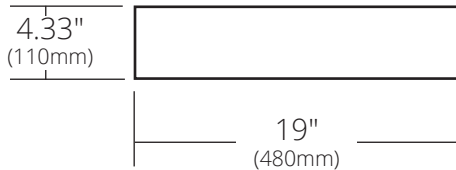

SPECIFICATIONS

ZACA 48 WALL MOUNT

FRONT VIEW

SIDE VIEW

VNS48S

PRODUCT DETAILS

- 47.75" w x 19" d x 4.33" h (1213mm x 480mm x 110mm)
- Grade 304 Stainless Steel
- Trough sink sold separately

INSTALLATION

- Wall Mount

COORDINATING PRODUCTS

- NativeStone® Trough 4819
- Portola Mirror
- Decorative P-Trap

STANDARDS COMPLIANCE

IMPORTANT

Due to the handcrafted nature of this product, it will vary in finish, texture, hammering, and other details. Dimensions may vary up to .25" (6mm).