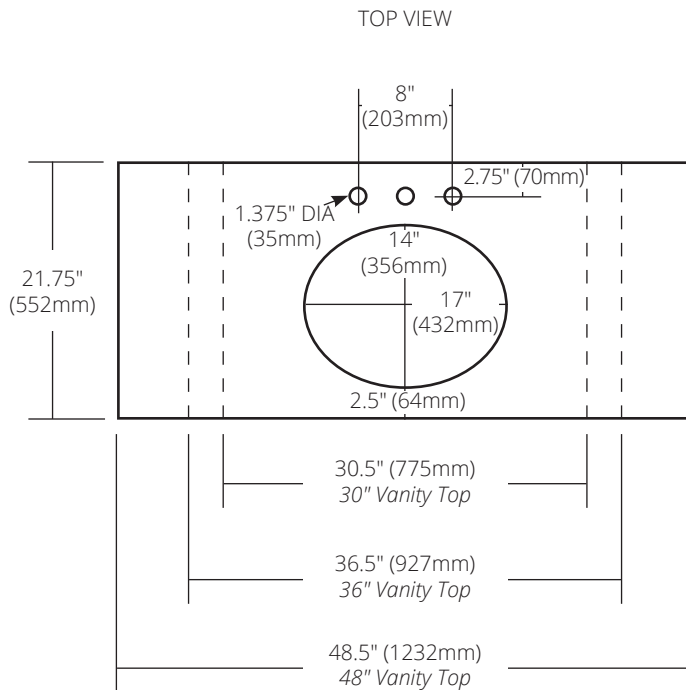

SPECIFICATIONS

**NATIVESTONE® VANITY TOP**  
**ALL SIZES - CLASSIC WITH 8" WIDESPREAD CUTOUT**

NativeStone® Collection

**30" Vanity Top**

30.5"w x 21.75"d x 1.18"h (775mm x 552mm x 30mm)  
 NSV30-AO Ash  
 NSV30-SO Slate  
 NSV30-PO Pearl  
 NSV30-EO Earth

**36" Vanity Top**

36.5"w x 21.75"d x 1.18"h (927mm x 552mm x 30mm)  
 NSV36-AO Ash  
 NSV36-SO Slate  
 NSV36-PO Pearl  
 NSV36-EO Earth

**48" Vanity Top**

48.5"w x 21.75"d x 1.18"h (1232mm x 552mm x 30mm)  
 NSV48-AO Ash  
 NSV48-SO Slate  
 NSV48-PO Pearl  
 NSV48-EO Earth

**IMPORTANT**

DO NOT use tape or other adhesives on NativeStone as it may remove the sealer. Due to the handcrafted nature of this product, it will vary in finish, texture, and other details. Dimensions may vary up to .25" (6mm).