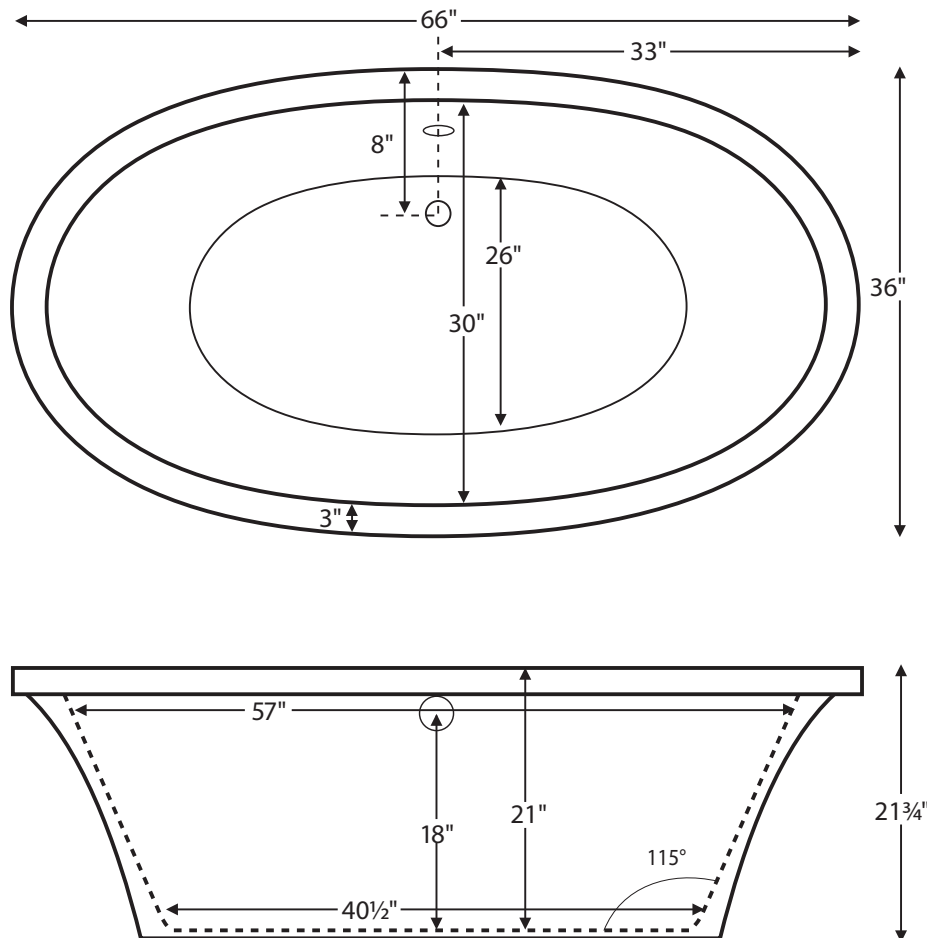

66" x 36.75" x 21.75"

GENERAL SPECIFICATIONS:

Installation: Freestanding
 Material: Acrylic
 Soaker Weight: 130 lbs / 58.97 kg
 Maximum Fill: 86 gal to overflow

NOTE: Filling this tub to the maximum may require an above average size or dedicated water heater.

IMPORTANT ORDERING & INSTALLATION INFORMATION:

- This tub model includes an access panel as a standard feature for drain, optional Virtual Spout, and on select models, valve set installation.
- Access panel is visibly located behind the waste and overflow. Please consider access panel visibility before ordering and when planning final installation position.
- Access panel dimensions vary according to tub model and design. Tubs featuring an integrated faucet deck for valve installation will have a larger opening and panel size for easier installation.
- Access panel can be eliminated by request at the time of ordering, which will increase installation difficulty.
- The Virtual Spout is installed below the water level of the tub. MTI supplies a Wilkins dual check valve and an Acme in-wall atmospheric vent to prevent backsiphonage. However, some areas of the country require additional backflow prevention when water is introduced to the bath below the water level. Please check local codes.
- Options listed cannot be combined with Designer Collection options.

• Before discarding tub crate, check for accessories that may be packaged inside.
 • All product measurements are ±1/2".
 • Specifications and configurations are subject to change without notice.
 • Measurements herein supersede all others published prior to publication date below.