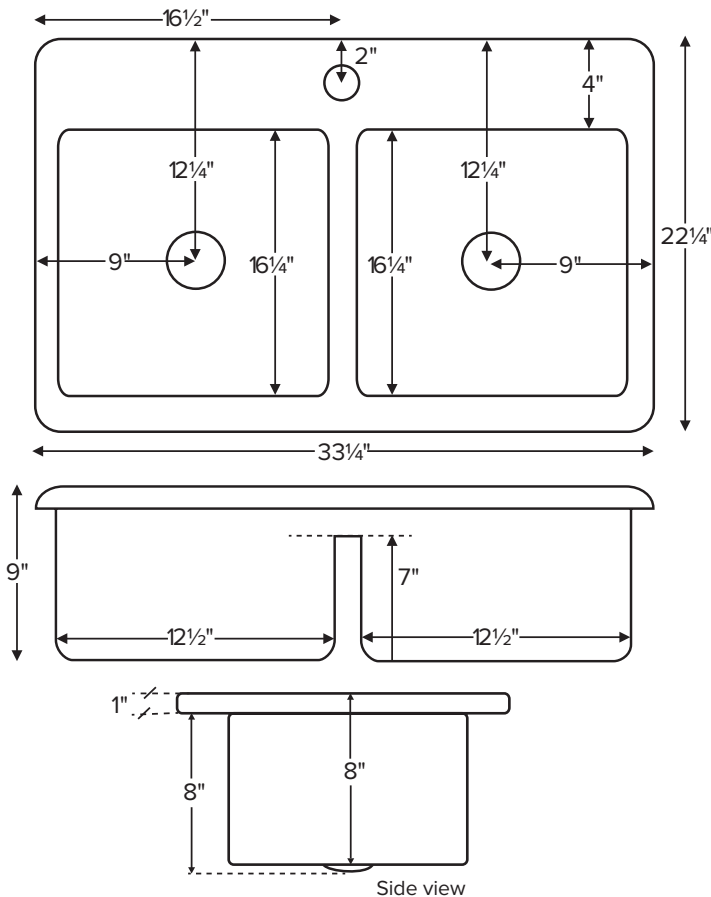

MBKS30

33.25" x 22.25"

Bowl depth: 8" L / 8" R

Installation: Drop-in or undermount

Material: Acrylic

Shipping Weight: 20 lbs / 9 kg

Options *Must be ordered at time of purchase.*

White (MBKS30W)

Biscuit (MBKS30B)

Quick Ship (QUISINKSH) reduces lead time
please call for availability

Accessories

Small Sink Grid (MBSSG)

Sold individually.

Optional sink grids shown above.

CONSTRUCTION AND STANDARD FEATURES

- Accommodates 3.5" kitchen drain.
- Can be undermounted or caulked directly to the countertop without the use of clips or channels.
- Sink comes without holes for faucet valves; up to 4 holes drilled by MTI at no additional charge. Please indicate number of holes on order.
- Durable cast acrylic shell is extremely scratch- and stain-resistant. Up to 30% thicker and stronger than other makes.
- Non-porous highly renewable surface makes cleaning and sanitizing faster and more effective.
- 1-year limited residential and commercial warranty.

• All product measurements are ±1/2".
• Specifications and configurations are subject to change without notice.
• Measurements herein supersede all others published prior to publication date below.