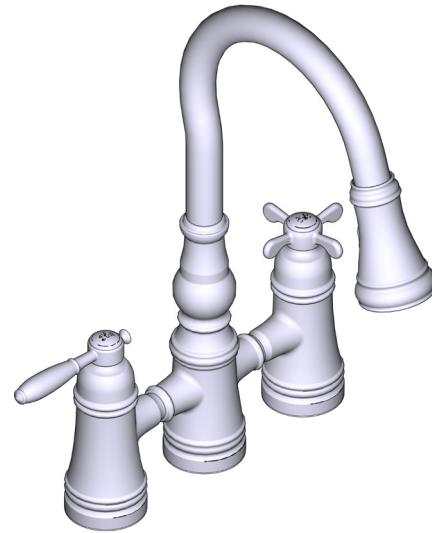

OPERATION

- Lever style handle with alternate cross handles provided
- Maximum handle(s) rotation angle is 90° to full on
- Rotate hot side counterclockwise to open (clockwise to close)
- Rotate cold side clockwise to open (counterclockwise to close)
- Four-Function SprayWand : stream, spray, boosted stream and boosted spray
- Operates with less than 5 lbs. of force
- Operates in stream or spray mode in the pull-down or retracted position

FLOW

- Flow is limited to 1.5 gpm (5.7 L/min) at 60 psi

CARTRIDGE

- 1234 Duralast cartridge
- Nonmetallic and stainless steel material

STANDARDS

- Third party certified to IAPMO Green, ASMEA112.18.1/CSAB-125.1 and all applicable requirements referenced therein including NSF61/9&372
- Meets CalGreen and Georgia SB370 requirements
- Complies with California Proposition 65 and with the Federal Safe Drinking Water Act
- ADA for lever handle
- The backflow protection system in this device consists of two independently operating check valves, a primary and a secondary which prevent backflow

WARRANTY

1. Lifetime limited warranty against leaks, drips and finish defects to the original homeowner
   - 10 year limited warranty when used in a multifamily installation
   - 5 year limited warranty when used in a commercial installation
2. Visit www.moen.com/support for complete details and limitations

Weymouth™

Two-Handle High Arc
Pull-down Kitchen Faucet

MODELS: S73204 Series

NOTE:

**THIS FAUCET IS DESIGNED
TO BE INSTALLED THOUGH 3 HOLES,
1-1/2" (36mm) MIN. DIA.**