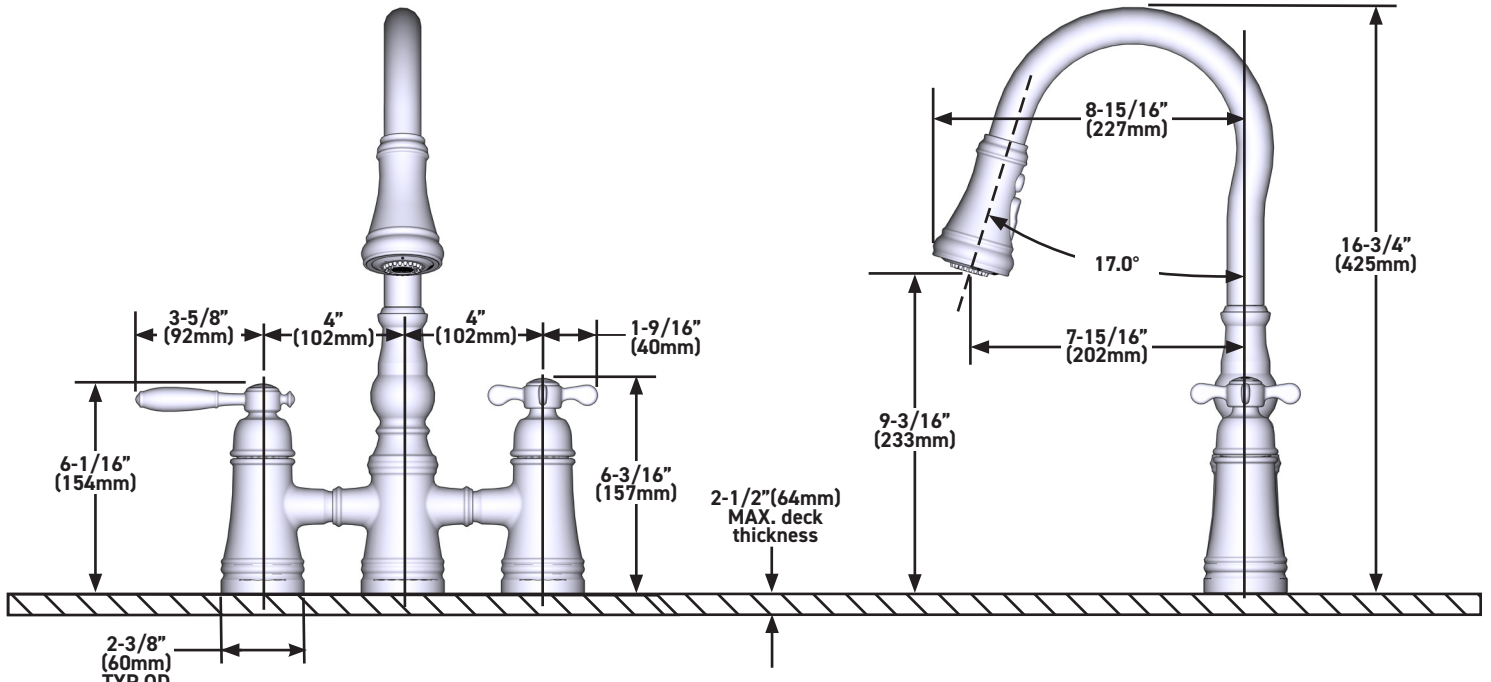

### NOTE:

**THIS FAUCET IS DESIGNED  
TO BE INSTALLED THOUGH 3 HOLES,  
1-1/2" (36mm) MIN. DIA.**

**CRITICAL DIMENSIONS DO NOT SCALE**