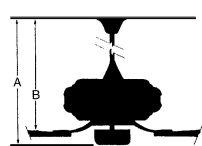

Image File Name: **F853-WH.jpg**

MEASUREMENTS

Blade Finish:	Reversible Blades: No		
Blade Material: ABS CONSTRUCTION	Slope: Yes		
Blade Sweep: 60"	No. of Blades: 3	Blade Pitch: VARIABLE	Hanging Weight: 15.7
Downrod 1: 6	Downrod 1 Outside Dia: 0.75	Downrod 2:	Downrod 2 Outside Dia:
Ceiling to Lowest Point: (Dim A) 11.5	Ceiling to Blade (Dim B) 9.75	Lead Wire: 80	Motor Size: 120MM DC MOTOR