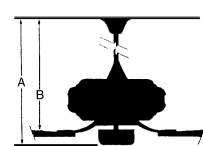

## MEASUREMENTS

Blade Finish:	Reversible Blades: <b>No</b>		
Blade Material: <b>ABS Construction</b>	Slope: <b>Yes</b>		
Blade Sweep: <b>52"</b>	No. of Blades: <b>3</b>	Blade Pitch: <b>VARIABLE</b>	Hanging Weight: <b>12.37</b>
Downrod 1: <b>6</b>	Downrod 1 Outside Dia: <b>0.75</b>	Downrod 2:	Downrod 2 Outside Dia:
Ceiling to Lowest Point: (Dim A) <b>12.5</b>	Ceiling to Blade (Dim B) <b>8.5</b>	Lead Wire: <b>80</b>	Motor Size: <b>172x14mm</b>