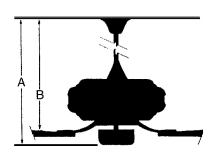

## MEASUREMENTS

Blade Finish:	Reversible Blades:		
	<b>No</b>		
Blade Material:	Slope:		
<b>ABS Construction</b>	<b>Yes</b>		
Blade Sweep:	No. of Blades:	Blade Pitch:	Hanging Weight:
<b>42"</b>	<b>5</b>	<b>12 degrees</b>	<b>12.57</b>
Downrod 1:	Downrod 1	Downrod 2:	Downrod 2
<b>6</b>	Outside Dia:		Outside Dia:
	<b>0.75</b>		
Ceiling to Lowest Point: (Dim A)	Ceiling to Blade (Dim B)	Lead Wire:	Motor Size:
<b>14.75</b>	<b>12.5</b>	<b>80</b>	<b>153x10mm</b>