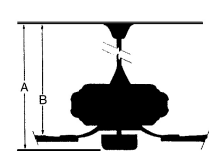

## MEASUREMENTS

Blade Finish:	Reversible Blades: <b>No</b>		
Blade Material: <b>ABS Construction</b>	Slope: <b>Yes</b>		
Blade Sweep: <b>52"</b>	No. of Blades: <b>3</b>	Blade Pitch: <b>22 DEGREES</b>	Hanging Weight: <b>10.36</b>
Downrod 1: <b>6</b>	Downrod 1 Outside Dia: <b>.75</b>	Downrod 2:	Downrod 2 Outside Dia:
Ceiling to Lowest Point: (Dim A) <b>11.75</b>	Ceiling to Blade (Dim B) <b>9.5</b>	Lead Wire: <b>80</b>	Motor Size: <b>153X15mm</b>