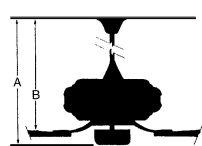

Image File Name: **F410L-BS.jpg**

MEASUREMENTS

Blade Finish:	Reversible			
	Blades:			
	No			
	Slope:			
	Yes			
Blade Material:	Blade Sweep:			
ABS	36"			
Blade Sweep:	No. of Blades:	Blade Pitch:	Hanging Weight:	
36"	3	20 DEGREES	14.99	
Downrod 1:	Downrod 1	Downrod 2:	Downrod 2	
6				
	Outside Dia:		Outside Dia:	
	.75			
Ceiling to Lowest Point:	Ceiling to Blade (Dim B)	Lead Wire:	Motor Size:	
(Dim A) 16.0	10.75	80"	DC/120x20mm	