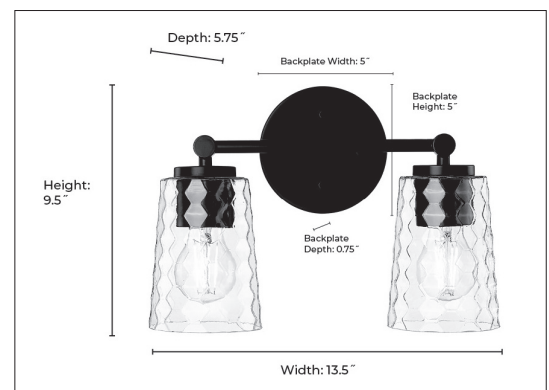

9232 MG

Millennium Lighting
105 Declaration Drive
McDonough, GA 30253
www.millenniumlighting.com