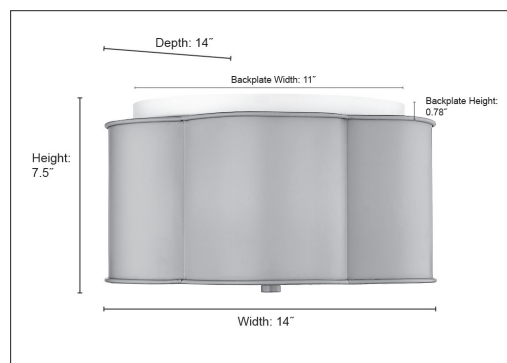

21203 MW

Millennium Lighting
105 Declaration Drive
McDonough, GA 30253
www.millenniumlighting.com