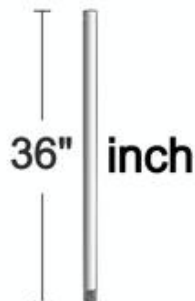

**DR36RZW: 36" Downrod - Rubberized White**

**Dimensions:**

Height: 36"

**Material List:**

UPC #:014817529425

Finish: Rubberized White (RZW)

**Shipping Information:**

Package Type	Product #	Quantity	UPC	Length	Width	Height	Cube	Weight	Fr. Class	UPS Ship
Individual	DR36BS	1	014817529425	36.25	1	1	0.021	2	60	Yes
Master Pack		12	10014817529422	37.25	7.2	2.6	0.404	24.8	60	Yes