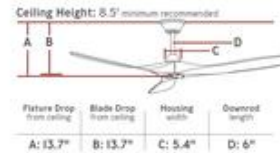

MONTE CARLO

FAN COLLECTIONS

3MAVR60BS: Maverick 60 Ceiling Fan in Brushed Steel with Dark Walnut Blades

Specification Images:

Collection: Maverick 60

UPC #:014817567519

Finish: Brushed Steel (BS)

Blade Finish: Dark Walnut

Blade Finish 2: Undefined

Dimensions:

Diameter:	60"
Weight:	10.6 lbs.
Reverse Switch:	Remote Controlled
Rev. Switch Location:	Remote Transmitter
Motor Size:	85.0 X 28.0
Diameter of Housing:	7.0
Lead Wire Length:	78 inches
Light Kit Included:	No
Remote Included:	Hand Remote
Location of Receiver:	Canopy
Remote Group(s):	ESSWC-7

Features:

- This product may be mounted on a sloped ceiling
- Includes a green, energy-efficient DC motor
- Specialty carved wood blades included
- ENERGY STAR® Qualified
- Remote included for easy operation
- This product complies with TSCA Title VI

Material List:

- 1 Body - Steel - Brushed Steel
- 3 Blade - Hand Carved Wood - Dark Walnut

Safety Listing:

Safety Listed for Damp Locations

Instruction Sheets:

- English (3MAVR60XX-CUL-ENG)
- French (3MAVR60XX-CUL-CF)

Backplate / Canopy Details:

Type	Height / Length	Width	Depth	Diameter	Outlet Box Up	Outlet Box Down
Canopy	3 11/16			6 3/8		

Blade Details:

Blade Group	Diameter	Included	RPM Hi	CFM Hi	Watts Hi	Amps Hi	RPM Med	CFM Med	Watts Med	Amps Med	RPM Low	CFM Low	Watts Low	Amps Low