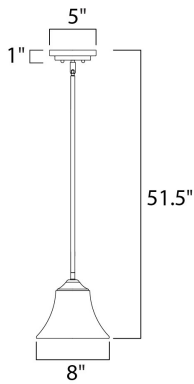

PRODUCT DESCRIPTION

Straight lines and curves make this contemporary series a classic. Square metal tubing finished in your choice of Oil Rubbed Bronze or Satin Nickel support tapered square Frosted glass shades.

MEASUREMENTS

DIMENSION : 8" L x 8" W x 10.25" H
 MAX OAH : 51.5" OAH
 HANGING WEIGHT : 4.3 lb

LAMPING

INPUT VOLTAGE : 120V
 LUMENS : 1,150 Rated
 BULB : 1 x 60W Incandescent E26 Medium , 60W Total
 BULB INCLUDED : (Not Included)
 DIMMABLE : Yes