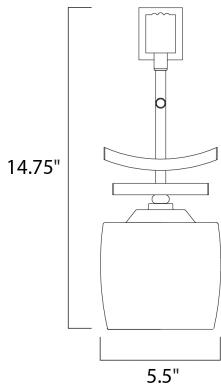

MEASUREMENTS

DIMENSION : 5.5" L x 5.5" W x 14.75" H
 MAX OAH : 55" OAH
 HANGING WEIGHT : 3.75 lb

LAMPING

INPUT VOLTAGE : 120V
 LUMENS : 1,150 Rated
 BULB : 1 x 60W Incandescent E26 Medium , 60W Total
 BULB INCLUDED : (Not Included)
 DIMMABLE : Yes