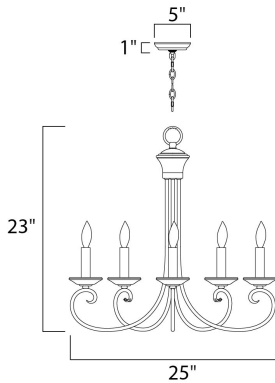

**PRODUCT DESCRIPTION**

Simple yet stylish, this collection is perfect for any decor. Offered in Oil Rubbed Bronze or Satin Nickel finishes.

**MEASUREMENTS**

DIMENSION : 25" W x 23" H  
 CANOPY : 5" W x 1" H x 5" L  
 HANGING WEIGHT : 6.19 lb