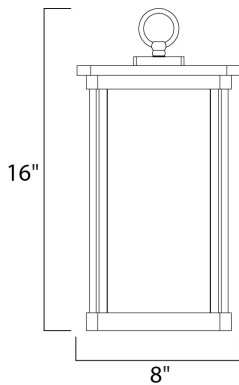

PRODUCT DESCRIPTION

MEASUREMENTS

DIMENSION : 8" L x 8" W x 16" H
 HANGING WEIGHT : 8.14 lb

LAMPING

INPUT VOLTAGE : 120V
 LUMENS : 1,100 Rated
 BULB : 1 x 12W LED E26 Medium , 12W Total
 BULB INCLUDED : (Included)
 DIMMABLE : Triac CL
 CRI : 90+ CRI
 COLOR_TEMP : 3000K