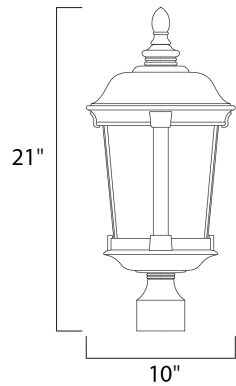

**MEASUREMENTS**

DIMENSION : 10" L x 10" W x 21" H  
 HANGING WEIGHT : 9.9207 lb

**LAMPING**

INPUT VOLTAGE : 120V  
 LUMENS : 2,016 Rated  
 BULB : 3 x 60W Incandescent E12 Candelabra , 180W Total  
 BULB INCLUDED : (Not Included)  
 DIMMABLE : Yes