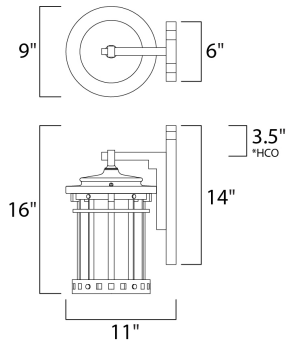

PRODUCT DESCRIPTION

Maxim Lighting's Santa Barbara VX Collection is made with Vivex, a material twice the strength of resin, is non-corrosive, UV resistant and backed with a 5-Year Limited Warranty. Santa Barbara VX features our Sienna finish and Seedy glass.

MEASUREMENTS

- DIMENSION : 9" W x 16" H x 11" Ext
- BACK PLATE : 6" W x 14" H x 3.5" HCO
- HANGING WEIGHT : 12.79 lb

LAMPING

- INPUT VOLTAGE : 120V
- LUMENS : 2,016 Rated
- BULB : 3 x 40W Incandescent E12 Candelabra , 120W Total
- BULB INCLUDED : (Not Included)
- DIMMABLE : Yes

FINISHES OPTION

- Sienna

GLASS

Seedy CD

MATERIAL

Vivex Resin Composite + Glass

RATINGS

cETLus
Wet Location

ADDITIONAL

RATED LIFE 1500 Hours
OPERATING TEMPERATURE:
-20°C (-4°F), 40°C (104°F)

Always consult a qualified electrician before installing any lighting product.