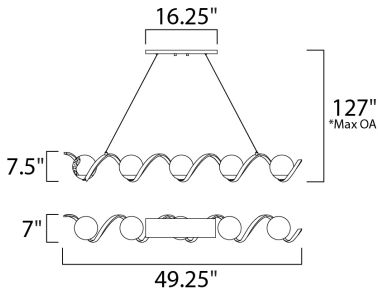

PRODUCT DESCRIPTION

Rectangular metal channel, finished in Black, is meticulously formed in a curl design to create a unique and dramatic design. Clear Seedy glass balls supported by cups of Polished Nickel are strategically positioned to balance out the design.

*max overall height

MEASUREMENTS

- DIMENSION : 49.25" L x 7" W x 7.5" H
- MAX OAH : 127" OAH
- CANOPY : 4.25" W x 0.75" H x 16.25" L
- HANGING WEIGHT : 13 lb
- WIRE LENGTH : 120"

LAMPING

- INPUT VOLTAGE : 120V
- BULB : 5 x 40W Incandescent E12 Candelabra , 200W Total
- BULB INCLUDED : (Not Included)
- DIMMABLE : Yes