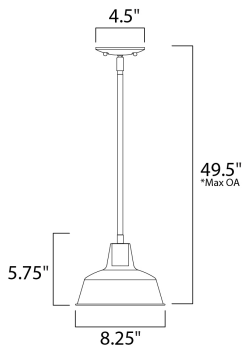

*max overall height

MEASUREMENTS

- DIMENSION : 8.25" L x 8.25" W x 5.75" H
- MAX OAH : 49.5" OAH
- CANOPY : 4.5" W x 0.75" H x 4.5" L
- HANGING WEIGHT : 2.2 lb

LAMPING

- INPUT VOLTAGE : 120V
- LUMENS : 0 Rated
- BULB : 1 x 60W Incandescent E26 Medium , 60W Total
- BULB INCLUDED : (Not Included)
- DIMMABLE : Yes
- LIGHTING_DIRECTION : Down