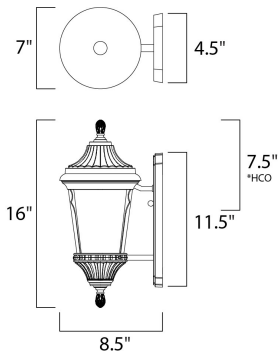

PRODUCT DESCRIPTION

Odessa Cast is a traditional, early American style, energy saving collection from Maxim Lighting International in Espresso finish with Latte glass.

MEASUREMENTS

DIMENSION : 7" W x 16" H x 8.5" Ext
BACK PLATE : 4.5" W x 11.5" H x 7.5" HCO
HANGING WEIGHT : 3.3 lb

LAMPING

INPUT VOLTAGE : 120V
LUMENS : 1,150 Rated
BULB : 1 x 60W Incandescent E26 Medium , 60W Total
BULB INCLUDED : (Not Included)
DIMMABLE : Yes

FINISHES OPTION

Espresso

GLASS

Latte LT

MATERIAL

Die Cast Aluminum

RATINGS

cULus
Wet Location

ADDITIONAL

RATED LIFE 2500 Hours
OPERATING TEMPERATURE:
-20°C (-4°F), 40°C (104°F)

Always consult a qualified electrician before installing any lighting product.