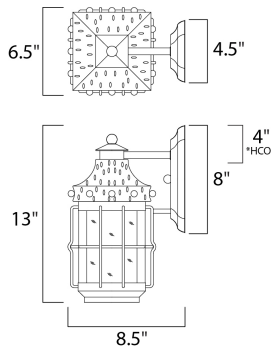

PRODUCT DESCRIPTION

Nantucket is a traditional, early American style collection from Maxim Lighting International in Country Forge finish with Seedy glass.

MEASUREMENTS

- DIMENSION : 6.5" W x 13" H x 8.5" Ext
- BACK PLATE : 4.5" W x 8" H x 4" HCO
- HANGING WEIGHT : 4.39 lb

LAMPING

- INPUT VOLTAGE : 120V
- LUMENS : 1,150 Rated
- BULB : 1 x 60W Incandescent E26 Medium , 60W Total
- BULB INCLUDED : (Not Included)
- DIMMABLE : Yes

FINISHES OPTION

- Country Forge

GLASS

Seedy CD

MATERIAL

Steel + Glass

RATINGS

cETLus
Wet Location

ADDITIONAL

RATED LIFE 2500 Hours
OPERATING TEMPERATURE:
-20°C (-4°F), 40°C (104°F)

Always consult a qualified electrician before installing any lighting product.