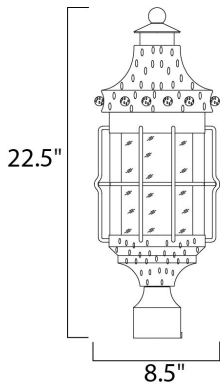

PRODUCT DESCRIPTION

Nantucket is a traditional, early American style collection from Maxim Lighting International in Country Forge finish with Seedy CD.

MEASUREMENTS

DIMENSION : 8.5" L x 8.5" W x 22.5" H
 HANGING WEIGHT : 8.38 lb

LAMPING

INPUT VOLTAGE : 120V
 LUMENS : 2,016 Rated
 BULB : 3 x 60W Incandescent E12 Candelabra , 180W Total
 BULB INCLUDED : (Not Included)
 DIMMABLE : Yes

FINISHES OPTION

 Country Forge

GLASS

Seedy CD

MATERIAL