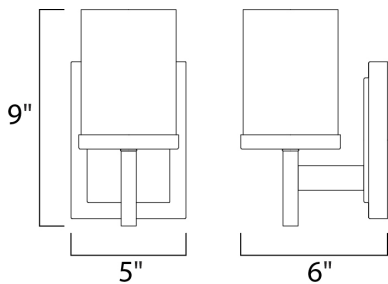

PRODUCT DESCRIPTION

Square glass shades ride upon a rectangular bar to create geometry at its best. Available in Polished Chrome with Satin White glass and Satin Nickel and white Linen glass.

MEASUREMENTS

- DIMENSION : 5" W x 9" H x 6" Ext
- BACK PLATE : 4.75" W x 6.5" H x 5.5" HCO
- HANGING WEIGHT : 2.16 lb

LAMPING

- INPUT VOLTAGE : 120V
- BULB : 1 x 60W Incandescent E26 Medium , 60W Total
- BULB INCLUDED : (Not Included)
- DIMMABLE : Yes