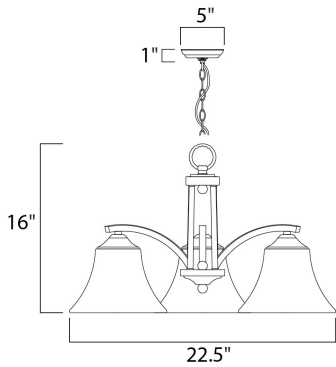

MEASUREMENTS

DIMENSION : 22.5" L x 22.5" W x 16" H
 CANOPY : 5" W x 1" H x 5" L
 HANGING WEIGHT : 9.81 lb

LAMPING

INPUT VOLTAGE : 120V
 LUMENS : 3,450 Rated
 BULB : 3 x 60W Incandescent E26 Medium , 180W Total
 BULB INCLUDED : (Not Included)
 DIMMABLE : Yes