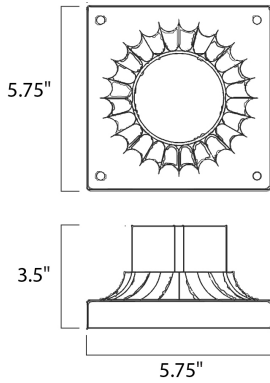

**MEASUREMENTS**

DIMENSION : 6" L x 5.75" W x 3.5" H  
 HANGING WEIGHT : 0.55 lb

**LAMPING**

BULB : 0W Total  
 DIMMABLE :

**FINISHES OPTION**

-  Acid Verde
-  Antique Brass
-  Antique White
-  Artesian Bronze
-  Barcelona Bronze
-  Black
-  Bordeaux
-  Bronze
-  Brushed Pewter
-  Burnished
-  Country Forge
-  Country Stone
-  Earth Tone
-  Egyptian Bronze
-  Empire Bronze
-  Espresso
-  Florence Bronze
-  Gold Mist
-  Golden Bronze
-  Oil Rubbed Bronze
-  Oriental Bronze
-  Pewter
-  Pine Tree
-  Russet