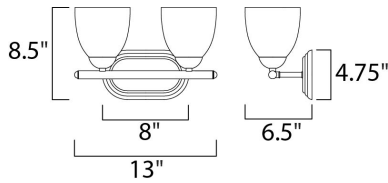

**PRODUCT DESCRIPTION**

This transitional design works in any style home. Intersecting, rectangular tubing finished in your choice of Satin Nickel or Oil Rubbed Bronze gently curves to support simple line Frost glass shades.

**MEASUREMENTS**

DIMENSION : 13" W x 8.5" H x 6.5" Ext  
 BACK PLATE : 8" W x 4.75" H  
 HANGING WEIGHT : 3.52 lb

**LAMPING**

INPUT VOLTAGE : 120V  
 LUMENS : 0 Rated  
 BULB : 2 x 60W Incandescent E26 Medium , 120W Total  
 BULB INCLUDED : (Not Included)  
 DIMMABLE : Yes