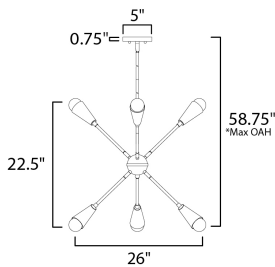

PRODUCT DESCRIPTION

A classic mid-century look, the Lovell collection features two sizes of sputnik chandeliers and streamlined sconces perfect for bath vanity applications. Available in a Black/Satin Brass finish combination. Light bulbs nest inside the metal cones to become an element of the design.

*max overall height

MEASUREMENTS

- DIMENSION : 26" W x 22.5" H
- MAX OAH : 58.75" OAH
- CANOPY : 5" W x 0.75" H
- HANGING WEIGHT : 5.6 lb

LAMPING

- INPUT VOLTAGE : 120V
- BULB : 6 x 60W Incandescent E26 Medium , 360W Total
- BULB INCLUDED : (Not Included)
- DIMMABLE : Y