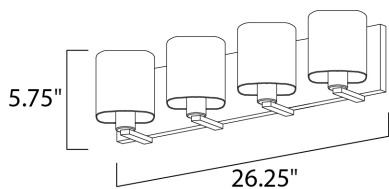

PRODUCT DESCRIPTION

Satin White bands of cased glass wrap around each lamp creating a soft ribbon of light. Back plates finished in Polished Chrome or Satin Nickel complement the majority of bath fittings.

MEASUREMENTS

DIMENSION : 26.25" W x 5.75" H x 5.5" Ext
 BACK PLATE : 26.25" W x 5.5" H x 2.75" HCO
 HANGING WEIGHT : 6.78 lb

LAMPING

INPUT VOLTAGE : 120V
 LUMENS : 0 Rated
 BULB : 4 x 60W Incandescent E26 Medium , 240W Total
 BULB INCLUDED : (Not Included)
 DIMMABLE : Yes