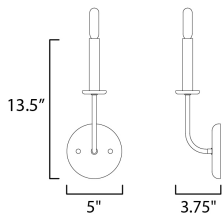

**MEASUREMENTS**

DIMENSION : 4.75" W x 12" H x 4" Ext  
 MAX OAH : 5" W x 5" H  
 HANGING WEIGHT :

**LAMPING**

INPUT VOLTAGE : 120V  
 BULB : 1 x 60W Incandescent E12 Candelabra , 60W Total  
 BULB INCLUDED : (Not Included)  
 DIMMABLE : Y  
 LIGHTING\_DIRECTION : Omni

**FINISHES OPTION**

- Black / Satin Nickel
- Satin Brass

**MATERIAL**

Steel

**RATINGS**

cULus  
 Damp Location  
 ADA

**ADDITIONAL**

INSTALL UP/DOWN: Up  
 OPERATING TEMPERATURE:  
 -20°C (-4°F), 40°C (104°F)