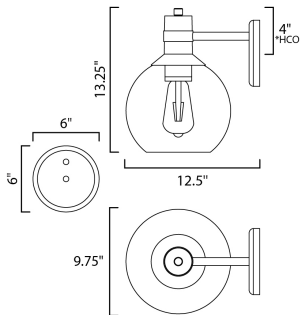

LAMPING

INPUT VOLTAGE : 120V
LUMENS : 450 Rated (400 Del.)
BULB : 1 x 6W LED E26 Medium , 6W Total
BULB INCLUDED : (Included)
DIMMABLE : Triac CL
CRI : 90+ CRI
COLOR_TEMP : 2700K
LIGHTING_DIRECTION : Down