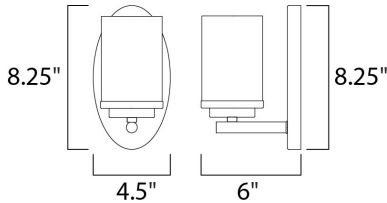

PRODUCT DESCRIPTION

Minimalistic frames finished in your choice of Oil Rubbed Bronze or Polished Chrome support cylinders of Frost glass shades. A clean contemporary look at a very affordable price.

MEASUREMENTS

DIMENSION : 4.5" W x 8.25" H x 6" Ext
BACK PLATE : 8.25" W x 4.5" H
HANGING WEIGHT : 1.21 lb

LAMPING

INPUT VOLTAGE : 120V
LUMENS : 0 Rated
BULB : 1 x 60W Incandescent E26 Medium , 60W Total
BULB INCLUDED : (Not Included)
DIMMABLE : Yes

FINISHES OPTION

- Oil Rubbed Bronze
- Polished Chrome
- Satin Nickel

GLASS

Frosted FT

MATERIAL

Steel + Glass

RATINGS

cULus
Damp Location

ADDITIONAL

INSTALL UP/DOWN: Up/Dn
OPERATING TEMPERATURE:
-20°C (-4°F), 40°C (104°F)

Always consult a qualified electrician before installing any lighting product.