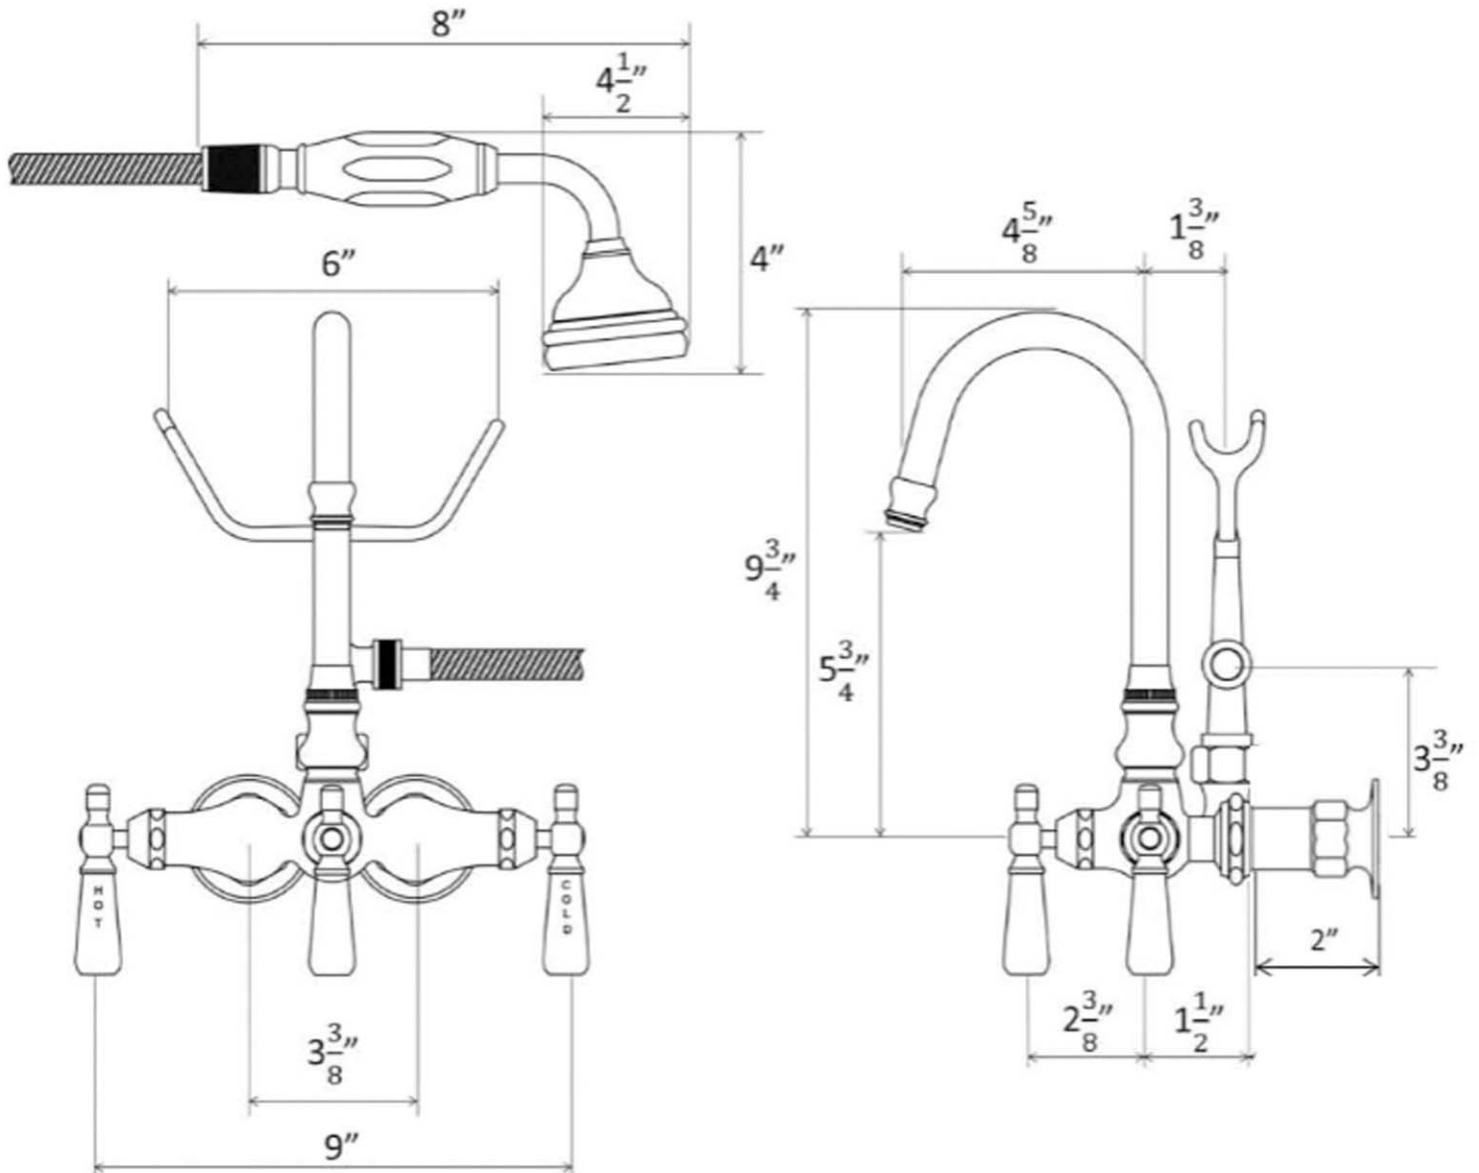

MAIDSTONE

www.MaidstoneSupply.com

Gooseneck Bathroom Wall Mount Tub Faucet with Handshower Part No: 121-GSBW2-1

Contact Maidstone for additional information and specifications. For complete warranty information and a list of dealers visit www.MaidstoneSupply.com. All products and specifications are subject to change without notice. Maidstone is not responsible for typographical and/or dimensional errors. Typographical errors are subject to correction.

Note: Rough-in dimensions may vary +/- 1/2" and are subject to change. No responsibility is assumed by Maidstone.