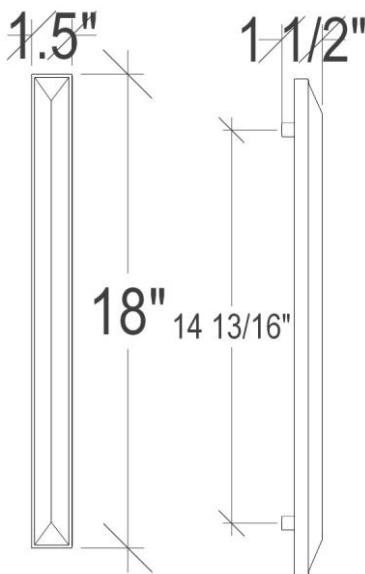

### DETAILS

Materials: Smooth Metal with Black Glass  
Dimensions are approximate: [OD: 18" x 1.5" x 1.5"]  
Each piece is hand-crafted; no two will be the same  
NOTE: Due to the handmade nature of the hardware variations in the glass may be visible.

### DIMENSIONS WILL VARY

**DO NOT** use this sheet as a guide for templating. Due to the handmade nature of each product, templates are not provided.