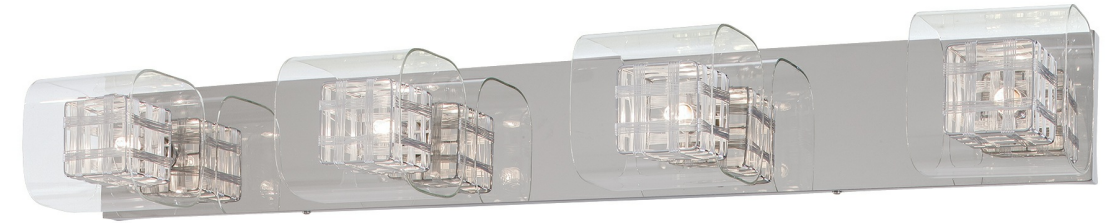

Item # P5804-077	UPC Code: 844349006619
Product Family Name: Jewel Box	Finish: Chrome
Category: BATH	Category Type: Bath
Certification 245134	
Patents:	
Notes:	

Adjustable Shades

Image File Name: **P5804-077.jpg**

MEASUREMENTS

Width: 36.75	Length: 6.25	Height: 4.75	Extension: 6.25
Height Adjustable: Min Overall Height: No		Max Overall Height: No	Slope: No
Wire Length: 7	Chain Length:	Safety Cable Included: No	Net Weight: 8.2
Canopy Width: 33.25	Canopy Height: 4.5	Canopy Length:	Center to Bottom:
Backplate Width:	Backplate Height:	Center to Top:	

LAMPING

No. of Bulbs: 4	Light Type: XENON G9(CLEAR)			
Max Bulb Wattage: 40	Socket: G9,2-PIN			
Dimmable: Yes	Ballast:	Rated Life Hours:	Photocell Included: No	Bulb/LED Included: Y
Bulb/LED Included: Yes	Color Temp.:	CRI:	Initial Lumens:	Delivered Lumens:

SHADE / GLASS

Description:	Material: Iron + Aluminum	
Part No.: PG806	Quantity:	
Width: 3.0	Height: 3.38	Length: 3.0

SHIPPING

Carton Width: 6.692	Carton Height: 10.236	Carton Length: 38.976	
Carton Weight: 10.89	Carton Cubic Feet: 1.545	Small Package Shippable: Yes	
Master Pack Width:	Master Pack Height:	Master Pack Length:	
Master Pack Weight:	Master Cubic Feet:	Multi-Pack: 1	Master Pack: