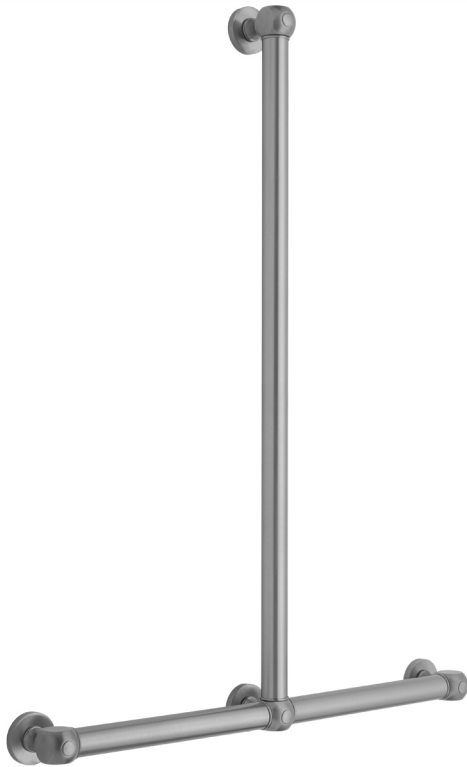

T70 Smooth Transitional 32H x 24W T Grab Bar

Model #: T70-32H-24W-

FEATURES:

- ADA compliant when properly installed
- All brass construction, fully polished & plated
- All grab bars can be custom sized. Contact JACLO for pricing & availability
- Optional handshower sliders and toilet paper/wash cloth holders can be added only upon initial order
- Grab bars over 32" REQUIRE a middle post

AVAILABLE FINISHES:

Polished Chrome (PCH)	Satin Chrome (SC)	Bronze Umber (BU)
Satin Nickel (SN)	Pewter (PEW)	Caramel Bronze (CB)
Polished Nickel (PN)	Antique Brass (AB)	Antique Copper (ACU)
Oil-Rubbed Bronze (ORB)	Polished Brass (PB)	Polished Copper (PCU)
Vintage Bronze (VB)	Satin Brass (SB)	Rose Gold (RG)
Matte Black (MBK)	Satin Gold (SG)	Polished Gold (PG)
Black Nickel (BKN)	Bombay Gold (BG)	Jewelers Gold (JG)
Europa Bronze (EB)	White (WH)	Sedona Beige (SDB)
Tristan Brass (TB)	Unlacquered Brass (ULB)	Satin Cooper (SCU)

SPECIFICATION DRAWING:

BRASS LUXURY GRAB BAR			
PART. #	DESCRIPTION	A H	B W
T70-24H-24W	CENTER TO CENTER	24"	24"
T70-24H-32W	CENTER TO CENTER	24"	32"
T70-32H-24W	CENTER TO CENTER	32"	24"
T70-32H-32W	CENTER TO CENTER	32"	32"