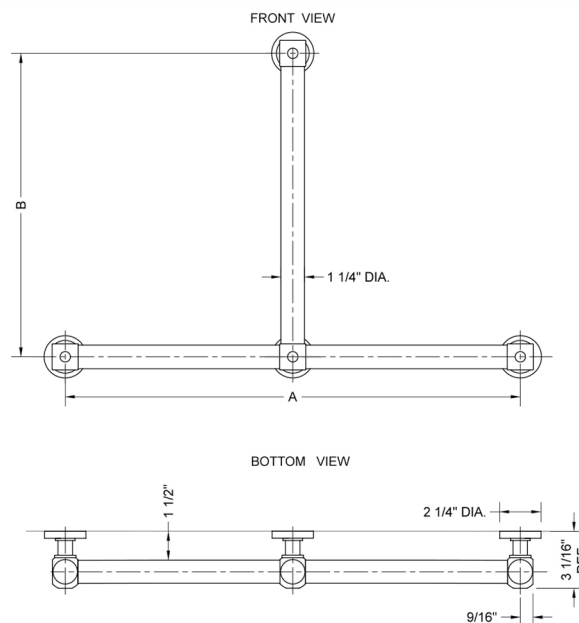

T70 Smooth Transitional 32H x 24W T Grab Bar

Model #: T70-32H-24W-

FEATURES:

- ADA compliant when properly installed
- All brass construction, fully polished & plated
- All grab bars can be custom sized. Contact JACLO for pricing & availability
- Optional handshower sliders and toilet paper/wash cloth holders can be added only upon initial order
- Grab bars over 32" REQUIRE a middle post

SPECIFICATION DRAWING:

BRASS LUXURY GRAB BAR			
PART. #	DESCRIPTION	A H	B W
T70-24H-24W	CENTER TO CENTER	24"	24"
T70-24H-32W	CENTER TO CENTER	24"	32"
T70-32H-24W	CENTER TO CENTER	32"	24"
T70-32H-32W	CENTER TO CENTER	32"	32"