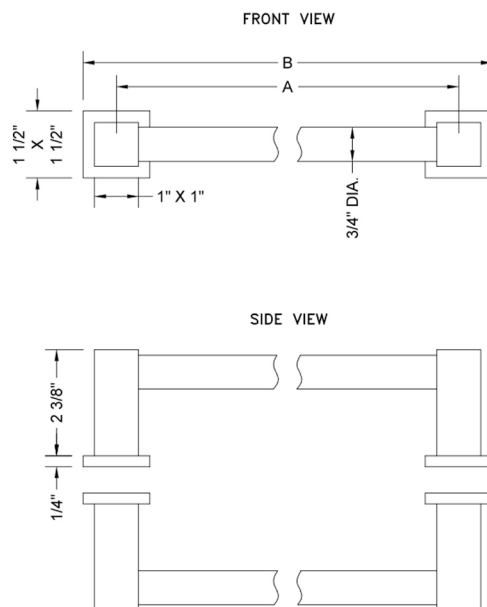

32" Cubix® H42 Back to Back Shower Door Pull

Model #: H42-BB-32-

FEATURES:

- Can be mounted vertically or horizontally
- Can be used as a towel bar when mounted horizontally
- Not to be used as a grab bar
- All brass construction, full polished & plated
- Includes rubber gaskets for glass door installation
- Custom sizes available- Contact JACLO for pricing & availability

SPECIFICATION DRAWING:

| CUBIX® BACK TO BACK DOOR PULL | | | |
|-------------------------------|----------------------|-----|---------|
| PART. # | SPECIFICS | A | B |
| H42-BB- | 6" CENTER TO CENTER | 6" | 7 1/2" |
| H42-BB-08 | 8" CENTER TO CENTER | 8" | 9 1/2" |
| H42-BB-12 | 12" CENTER TO CENTER | 12" | 13 1/2" |
| H42-BB-16 | 16" CENTER TO CENTER | 16" | 17 1/2" |
| H42-BB-18 | 18" CENTER TO CENTER | 18" | 19 1/2" |
| H42-BB-24 | 24" CENTER TO CENTER | 24" | 25 1/2" |
| H42-BB-32 | 32" CENTER TO CENTER | 32" | 33 1/2" |