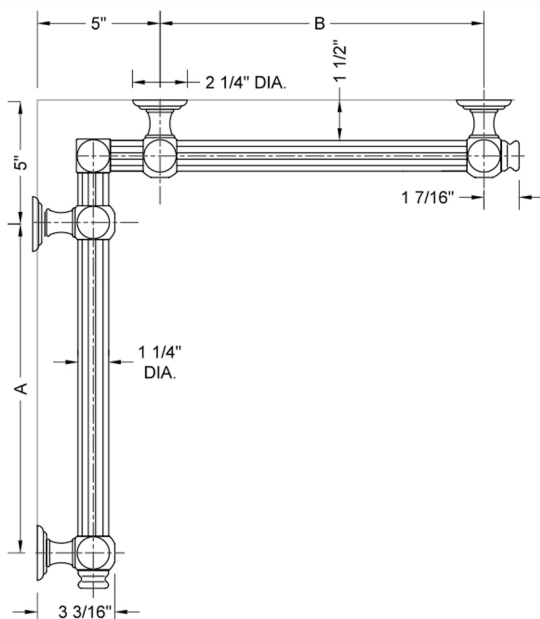

G61 48" x 60" Inside Corner Grab Bar

Model #: G61-48-60-IC-

FEATURES:

- ADA compliant when properly installed
- All brass construction, fully polished & plated
- All grab bars can be custom sized. Contact JACLO for pricing & availability
- Optional handshower sliders and toilet paper/wash cloth holders can be added only upon initial order
- Grab bars over 32" REQUIRE a middle post

SPECIFICATION DRAWING:

| BRASS LUXURY GRAB BAR | | | | | | | |
|-----------------------|----------------|-----|-----|--------------|----------------|-----|-----|
| PART. # | DESCRIPTION | A | B | PART. # | DESCRIPTION | A | B |
| G61-12-12-IC | CENTER OF POST | 12" | 12" | G61-24-36-IC | CENTER OF POST | 24" | 36" |
| G61-12-16-IC | CENTER OF POST | 12" | 16" | G61-24-48-IC | CENTER OF POST | 24" | 48" |
| G61-12-24-IC | CENTER OF POST | 12" | 24" | G61-24-60-IC | CENTER OF POST | 24" | 60" |
| G61-12-32-IC | CENTER OF POST | 12" | 32" | | | | |
| G61-12-36-IC | CENTER OF POST | 12" | 36" | G61-32-32-IC | CENTER OF POST | 32" | 32" |
| G61-12-48-IC | CENTER OF POST | 12" | 48" | G61-32-36-IC | CENTER OF POST | 32" | 36" |
| G61-12-60-IC | CENTER OF POST | 12" | 60" | G61-32-48-IC | CENTER OF POST | 32" | 48" |
| | | | | G61-32-60-IC | CENTER OF POST | 32" | 60" |
| G61-16-16-IC | CENTER OF POST | 16" | 16" | | | | |
| G61-16-24-IC | CENTER OF POST | 16" | 24" | G61-36-36-IC | CENTER OF POST | 36" | 36" |
| G61-16-32-IC | CENTER OF POST | 16" | 32" | G61-36-48-IC | CENTER OF POST | 36" | 48" |
| | | | | G61-36-60-IC | CENTER OF POST | 36" | 60" |
| G61-16-36-IC | CENTER OF POST | 16" | 36" | | | | |
| G61-16-48-IC | CENTER OF POST | 16" | 48" | G61-48-48-IC | CENTER OF POST | 48" | 48" |
| G61-16-60-IC | CENTER OF POST | 16" | 60" | G61-48-60-IC | CENTER OF POST | 48" | 60" |
| | | | | | | | |
| G61-24-24-IC | CENTER OF POST | 24" | 24" | G61-60-60-IC | CENTER OF POST | 60" | 60" |
| G61-24-32-IC | CENTER OF POST | 24" | 32" | | | | |