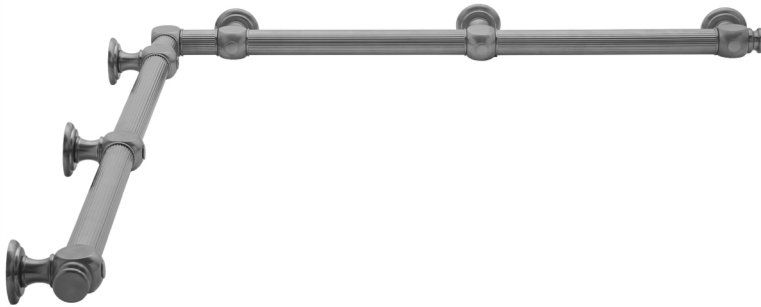

G61 48" x 60" Inside Corner Grab Bar

Model #: G61-48-60-IC-

FEATURES:

- ADA compliant when properly installed
- All brass construction, fully polished & plated
- All grab bars can be custom sized. Contact JACLO for pricing & availability
- Optional handshower sliders and toilet paper/wash cloth holders can be added only upon initial order
- Grab bars over 32" REQUIRE a middle post

SPECIFICATION DRAWING:

| BRASS LUXURY GRAB BAR | | | | | | | |
|-----------------------|----------------|-----|-----|--------------|----------------|-----|-----|
| PART. # | DESCRIPTION | A | B | PART. # | DESCRIPTION | A | B |
| G61-12-12-IC | CENTER OF POST | 12" | 12" | G61-24-36-IC | CENTER OF POST | 24" | 36" |
| G61-12-16-IC | CENTER OF POST | 12" | 16" | G61-24-48-IC | CENTER OF POST | 24" | 48" |
| G61-12-24-IC | CENTER OF POST | 12" | 24" | G61-24-60-IC | CENTER OF POST | 24" | 60" |
| G61-12-32-IC | CENTER OF POST | 12" | 32" | | | | |
| G61-12-36-IC | CENTER OF POST | 12" | 36" | G61-32-32-IC | CENTER OF POST | 32" | 32" |
| G61-12-48-IC | CENTER OF POST | 12" | 48" | G61-32-36-IC | CENTER OF POST | 32" | 36" |
| G61-12-60-IC | CENTER OF POST | 12" | 60" | G61-32-48-IC | CENTER OF POST | 32" | 48" |
| | | | | G61-32-60-IC | CENTER OF POST | 32" | 60" |
| G61-16-16-IC | CENTER OF POST | 16" | 16" | | | | |
| G61-16-24-IC | CENTER OF POST | 16" | 24" | G61-36-36-IC | CENTER OF POST | 36" | 36" |
| G61-16-32-IC | CENTER OF POST | 16" | 32" | G61-36-48-IC | CENTER OF POST | 36" | 48" |
| | | | | G61-36-60-IC | CENTER OF POST | 36" | 60" |
| G61-16-36-IC | CENTER OF POST | 16" | 36" | | | | |
| G61-16-48-IC | CENTER OF POST | 16" | 48" | G61-48-48-IC | CENTER OF POST | 48" | 48" |
| G61-16-60-IC | CENTER OF POST | 16" | 60" | G61-48-60-IC | CENTER OF POST | 48" | 60" |
| | | | | | | | |
| G61-24-24-IC | CENTER OF POST | 24" | 24" | G61-60-60-IC | CENTER OF POST | 60" | 60" |
| G61-24-32-IC | CENTER OF POST | 24" | 32" | | | | |