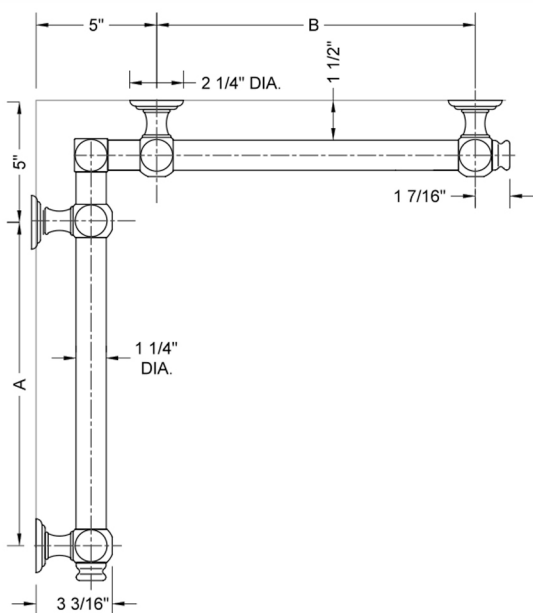

G60 16" x 16" Inside Corner Grab Bar

Model #: G60-16-16-IC-

FEATURES:

- ADA compliant when properly installed
- All brass construction, fully polished & plated
- All grab bars can be custom sized. Contact JACLO for pricing & availability
- Optional handshower sliders and toilet paper/wash cloth holders can be added only upon initial order
- Grab bars over 32" REQUIRE a middle post

SPECIFICATION DRAWING:

BRASS LUXURY GRAB BAR							
PART #	DESCRIPTION	A	B	PART #	DESCRIPTION	A	B
G60-12-12-IC	CENTER OF POST	12"	12"	G60-24-36-IC	CENTER OF POST	24"	36"
G60-12-16-IC	CENTER OF POST	12"	16"	G60-24-48-IC	CENTER OF POST	24"	48"
G60-12-24-IC	CENTER OF POST	12"	24"	G60-24-60-IC	CENTER OF POST	24"	60"
G60-12-32-IC	CENTER OF POST	12"	32"				
				G60-32-32-IC	CENTER OF POST	32"	32"
G60-12-36-IC	CENTER OF POST	12"	36"	G60-32-36-IC	CENTER OF POST	32"	36"
G60-12-48-IC	CENTER OF POST	12"	48"	G60-32-48-IC	CENTER OF POST	32"	48"
G60-12-60-IC	CENTER OF POST	12"	60"	G60-32-60-IC	CENTER OF POST	32"	60"
G60-16-16-IC	CENTER OF POST	16"	16"	G60-36-36-IC	CENTER OF POST	36"	36"
G60-16-24-IC	CENTER OF POST	16"	24"	G60-36-48-IC	CENTER OF POST	36"	48"
G60-16-32-IC	CENTER OF POST	16"	32"	G60-36-60-IC	CENTER OF POST	36"	60"
G60-16-36-IC	CENTER OF POST	16"	36"	G60-48-48-IC	CENTER OF POST	48"	48"
G60-16-48-IC	CENTER OF POST	16"	48"	G60-48-60-IC	CENTER OF POST	48"	60"
G60-16-60-IC	CENTER OF POST	16"	60"				
				G60-60-60-IC	CENTER OF POST	60"	60"
G60-24-24-IC	CENTER OF POST	24"	24"				
G60-24-32-IC	CENTER OF POST	24"	32"				