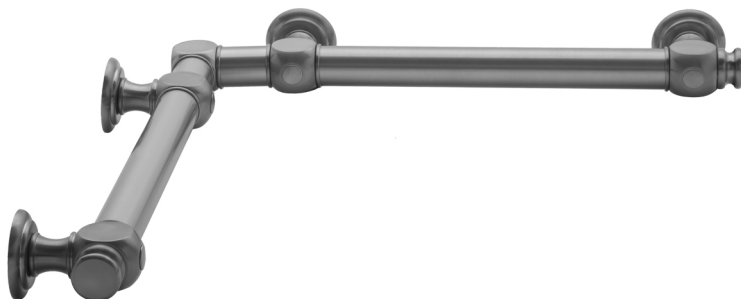

G60 16" x 16" Inside Corner Grab Bar

Model #: G60-16-16-IC-

FEATURES:

- ADA compliant when properly installed
- All brass construction, fully polished & plated
- All grab bars can be custom sized. Contact JACLO for pricing & availability
- Optional handshower sliders and toilet paper/wash cloth holders can be added only upon initial order
- Grab bars over 32" REQUIRE a middle post

AVAILABLE FINISHES:

Polished Chrome (PCH)	Satin Chrome (SC)	Bronze Umber (BU)
Satin Nickel (SN)	Pewter (PEW)	Caramel Bronze (CB)
Polished Nickel (PN)	Antique Brass (AB)	Antique Copper (ACU)
Oil-Rubbed Bronze (ORB)	Polished Brass (PB)	Polished Copper (PCU)
Vintage Bronze (VB)	Satin Brass (SB)	Rose Gold (RG)
Matte Black (MBK)	Satin Gold (SG)	Polished Gold (PG)
Black Nickel (BKN)	Bombay Gold (BG)	Jewelers Gold (JG)
Europa Bronze (EB)	White (WH)	Sedona Beige (SDB)
Tristan Brass (TB)	Unlacquered Brass (ULB)	Satin Cooper (SCU)