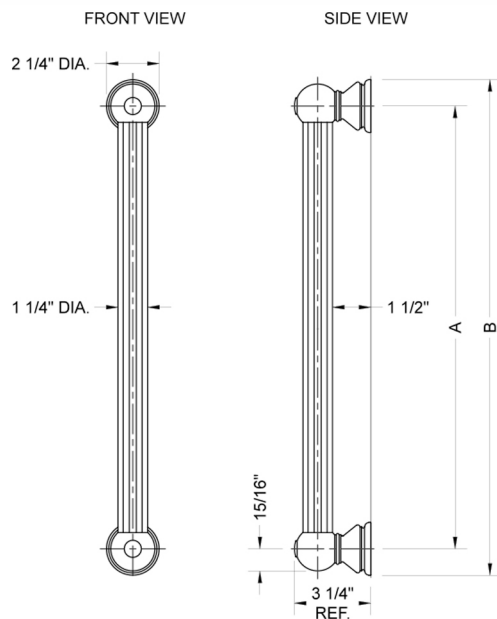

24" G33 Straight Grab Bar

Model #: **G33-24-**

FEATURES:

- ADA compliant when properly installed
- All brass construction, fully polished & plated
- All grab bars can be custom sized. Contact JACLO for pricing & availability
- Optional handshower sliders and toilet paper/wash cloth holders can be added only upon initial order
- Grab bars over 32" REQUIRE a middle post

SPECIFICATION DRAWING:

BRASS LUXURY GRAB BAR			
PART. #	DESCRIPTION	A	B
G33-12-XX	12" CENTER TO CENTER	12"	14 1/4"
G33-16-XX	16" CENTER TO CENTER	16"	18 1/4"
G33-18-XX	18" CENTER TO CENTER	18"	20 1/4"
G33-24-XX	24" CENTER TO CENTER	24"	28 1/4"
G33-32-XX	32" CENTER TO CENTER	32"	44 1/4"
*NOTE: GRAB BARS OVER 32" REQUIRE A MIDDLE POST			
G33-36-XX	36" CENTER TO CENTER	36"	38 1/4"
G33-42-XX	42" CENTER TO CENTER	42"	44 1/4"
G33-48-XX	48" CENTER TO CENTER	48"	50 1/4"
G33-60-XX	60" CENTER TO CENTER	60"	62 1/4"