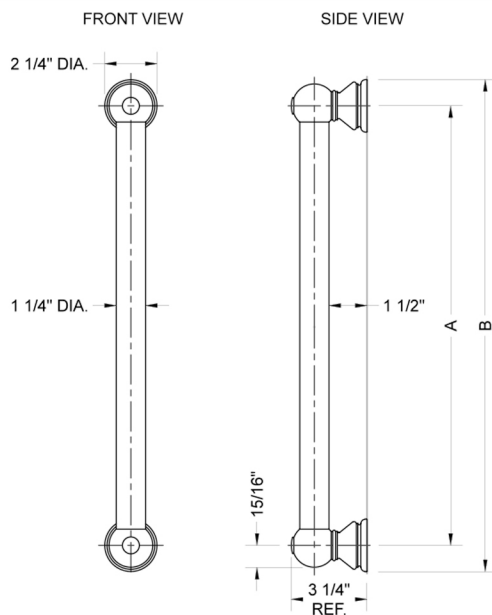

32" G30 Straight Grab Bar

Model #: G30-32-

FEATURES:

- ADA compliant when properly installed
- All brass construction, fully polished & plated
- All grab bars can be custom sized. Contact JACLO for pricing & availability
- Optional handshower sliders and toilet paper/wash cloth holders can be added only upon initial order
- Grab bars over 32" REQUIRE a middle post

SPECIFICATION DRAWING:

BRASS LUXURY GRAB BAR			
PART. #	DESCRIPTION	A	B
G30-12-XX	12" CENTER TO CENTER	12"	14 1/4"
G30-16-XX	16" CENTER TO CENTER	16"	18 1/4"
G30-18-XX	18" CENTER TO CENTER	18"	20 1/4"
G30-24-XX	24" CENTER TO CENTER	24"	28 1/4"
G30-32-XX	32" CENTER TO CENTER	32"	44 1/4"
*NOTE: GRAB BARS OVER 32" REQUIRE A MIDDLE POST			
G30-36-XX	36" CENTER TO CENTER	36"	38 1/4"
G30-42-XX	42" CENTER TO CENTER	42"	44 1/4"
G30-48-XX	48" CENTER TO CENTER	48"	50 1/4"
G30-60-XX	60" CENTER TO CENTER	60"	62 1/4"