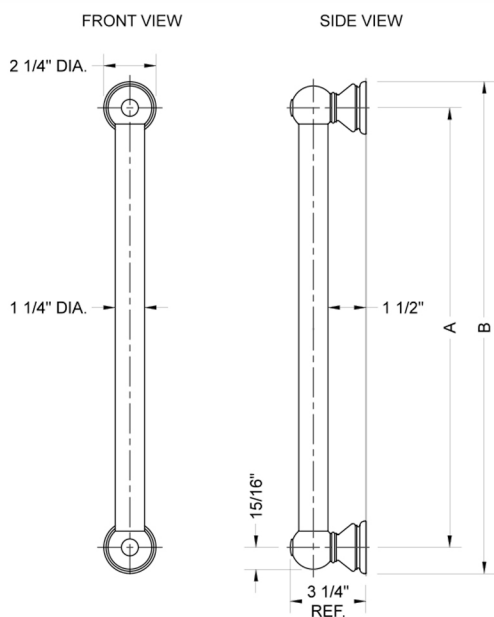

## 24" G30 Straight Grab Bar

Model #: G30-24-

### FEATURES:

- ADA compliant when properly installed
- All brass construction, fully polished & plated
- All grab bars can be custom sized. Contact JACLO for pricing & availability
- Optional handshower sliders and toilet paper/wash cloth holders can be added only upon initial order
- Grab bars over 32" REQUIRE a middle post

### SPECIFICATION DRAWING:

BRASS LUXURY GRAB BAR			
PART. #	DESCRIPTION	A	B
G30-12-XX	12" CENTER TO CENTER	12"	14 1/4"
G30-16-XX	16" CENTER TO CENTER	16"	18 1/4"
G30-18-XX	18" CENTER TO CENTER	18"	20 1/4"
G30-24-XX	24" CENTER TO CENTER	24"	28 1/4"
G30-32-XX	32" CENTER TO CENTER	32"	44 1/4"
*NOTE: GRAB BARS OVER 32" REQUIRE A MIDDLE POST			
G30-36-XX	36" CENTER TO CENTER	36"	38 1/4"
G30-42-XX	42" CENTER TO CENTER	42"	44 1/4"
G30-48-XX	48" CENTER TO CENTER	48"	50 1/4"
G30-60-XX	60" CENTER TO CENTER	60"	62 1/4"