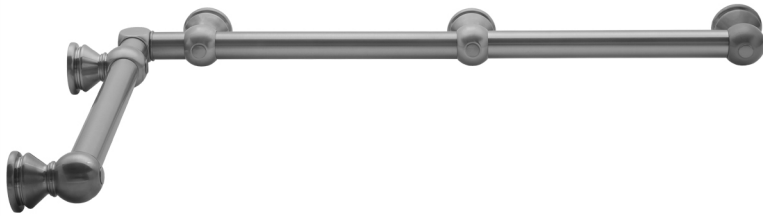

G30 12" x 48" Inside Corner Grab Bar

Model #: G30-12-48-IC-

FEATURES:

- ADA compliant when properly installed
- All brass construction, fully polished & plated
- All grab bars can be custom sized. Contact JACLO for pricing & availability
- Optional handshower sliders and toilet paper/wash cloth holders can be added only upon initial order
- Grab bars over 32" REQUIRE a middle post

AVAILABLE FINISHES:

Polished Chrome (PCH)	Satin Chrome (SC)	Bronze Umber (BU)
Satin Nickel (SN)	Pewter (PEW)	Caramel Bronze (CB)
Polished Nickel (PN)	Antique Brass (AB)	Antique Copper (ACU)
Oil-Rubbed Bronze (ORB)	Polished Brass (PB)	Polished Copper (PCU)
Vintage Bronze (VB)	Satin Brass (SB)	Rose Gold (RG)
Matte Black (MBK)	Satin Gold (SG)	Polished Gold (PG)
Black Nickel (BKN)	Bombay Gold (BG)	Jewelers Gold (JG)
Europa Bronze (EB)	White (WH)	Sedona Beige (SDB)
Tristan Brass (TB)	Unlacquered Brass (ULB)	Satin Cooper (SCU)