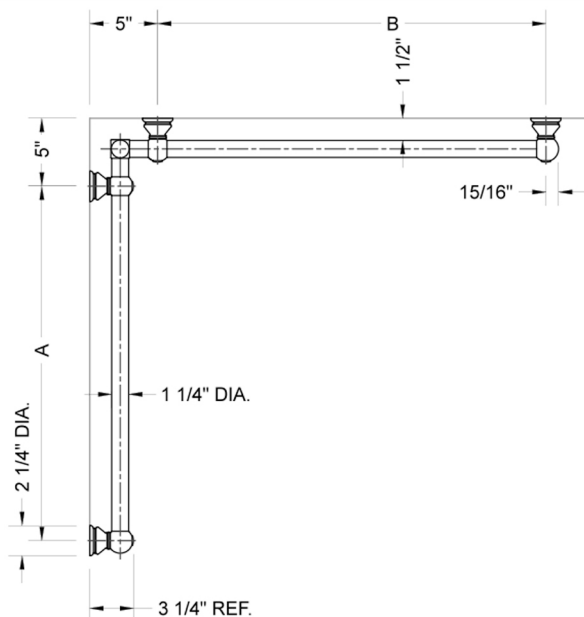

G30 12" x 48" Inside Corner Grab Bar

Model #: G30-12-48-IC-

FEATURES:

- ADA compliant when properly installed
- All brass construction, fully polished & plated
- All grab bars can be custom sized. Contact JACLO for pricing & availability
- Optional handshower sliders and toilet paper/wash cloth holders can be added only upon initial order
- Grab bars over 32" REQUIRE a middle post

SPECIFICATION DRAWING:

BRASS LUXURY GRAB BAR							
PART. #	DESCRIPTION	A	B	PART. #	DESCRIPTION	A	B
G30-12-12-IC	CENTER OF POST	12"	12"	G30-24-36-IC	CENTER OF POST	24"	36"
G30-12-16-IC	CENTER OF POST	12"	16"	G30-24-48-IC	CENTER OF POST	24"	48"
G30-12-24-IC	CENTER OF POST	12"	24"	G30-24-60-IC	CENTER OF POST	24"	60"
G30-12-32-IC	CENTER OF POST	12"	32"				
G30-12-36-IC	CENTER OF POST	12"	36"	G30-32-32-IC	CENTER OF POST	32"	32"
G30-12-48-IC	CENTER OF POST	12"	48"	G30-32-36-IC	CENTER OF POST	32"	36"
G30-12-60-IC	CENTER OF POST	12"	60"	G30-32-48-IC	CENTER OF POST	32"	48"
				G30-32-60-IC	CENTER OF POST	32"	60"
G30-16-16-IC	CENTER OF POST	16"	16"				
G30-16-24-IC	CENTER OF POST	16"	24"	G30-36-36-IC	CENTER OF POST	36"	36"
G30-16-32-IC	CENTER OF POST	16"	32"	G30-36-48-IC	CENTER OF POST	36"	48"
				G30-36-60-IC	CENTER OF POST	36"	60"
G30-16-36-IC	CENTER OF POST	16"	36"				
G30-16-48-IC	CENTER OF POST	16"	48"	G30-48-48-IC	CENTER OF POST	48"	48"
G30-16-60-IC	CENTER OF POST	16"	60"	G30-48-60-IC	CENTER OF POST	48"	60"
G30-24-24-IC	CENTER OF POST	24"	24"	G30-60-60-IC	CENTER OF POST	60"	60"
G30-24-32-IC	CENTER OF POST	24"	32"				