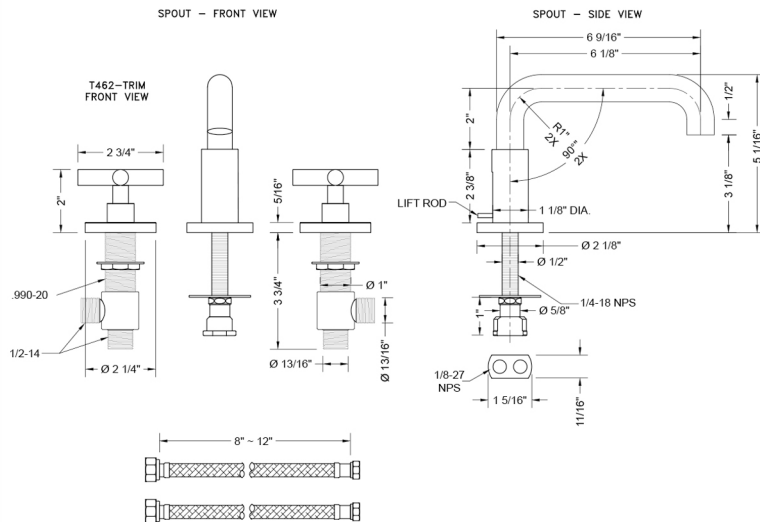

Downtown Contempo Faucet with Round Escutcheons & Contempo Slim Cross Handles- 0.5 GPM

Model #: 8882-T462-0.5-

FEATURES:

- All brass 8" - 12" widespread faucet includes brass pop-up drain with overflow
- 1/4 turn ceramic valves
- Low Profile Swivel Spout (For Stationary Spout option, contact JACLO)
- Available Flow Rates: 1.5, 1.2 & 0.5 GPM. Additional flow rate (aerator) options available. Contact JACLO.
- 5 3/4" spout reach
- Spout Hole Size: 1 1/2" - 1 7/8"
- Valve Hole Size: 1 1/8" - 1 5/8"

SPECIFICATION DRAWING:

AVAILABLE HANDLES:

COMPLIANCES: